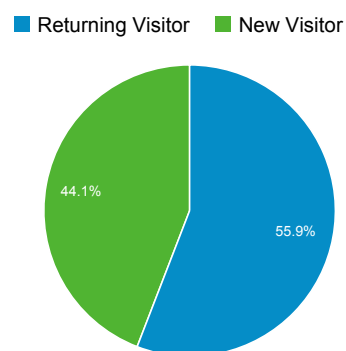

# Audience Overview

All Sessions  
100.00%

+ Add Segment

## Overview

|                                 |  |                              |
|---------------------------------|--|------------------------------|
| <b>Sessions</b><br>44,029       | <b>Users</b><br>19,507                   | <b>Pageviews</b><br>179,397  |
| <b>Pages / Session</b><br>4.07  | <b>Avg. Session Duration</b><br>00:04:23 | <b>Bounce Rate</b><br>52.49% |
| <b>% New Sessions</b><br>44.10% |  |                              |